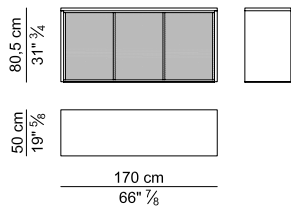

PIANI SCRIVANIE – TOPS OF DESKS

PIANI SCRIVANIE – TOPS OF DESKS

PANNELLI DI CORTESIA – MODESTY PANELS

CASSETTIERE FISSE E RELATIVI PANNELLI LATERALI – FIXED PEDESTALS AND ITS SIDE PANELS

CASSETTI PER CASSETTIERE FISSE – DRAWERS FOR FIXED PEDESTALS

MOBILI ALLUNGO E RELATIVI PANNELLI – SIDEBORD CABINETS AND ITS SIDE PANELS

CASSETTI E ANTE PER MOBILI ALLUNGO – DRAWERS AND DOORS FOR SIDEBORD CABINETS

MOBILI BASSI- LOW CABINETS

MOBILI ALTI – HIGH CABINETS